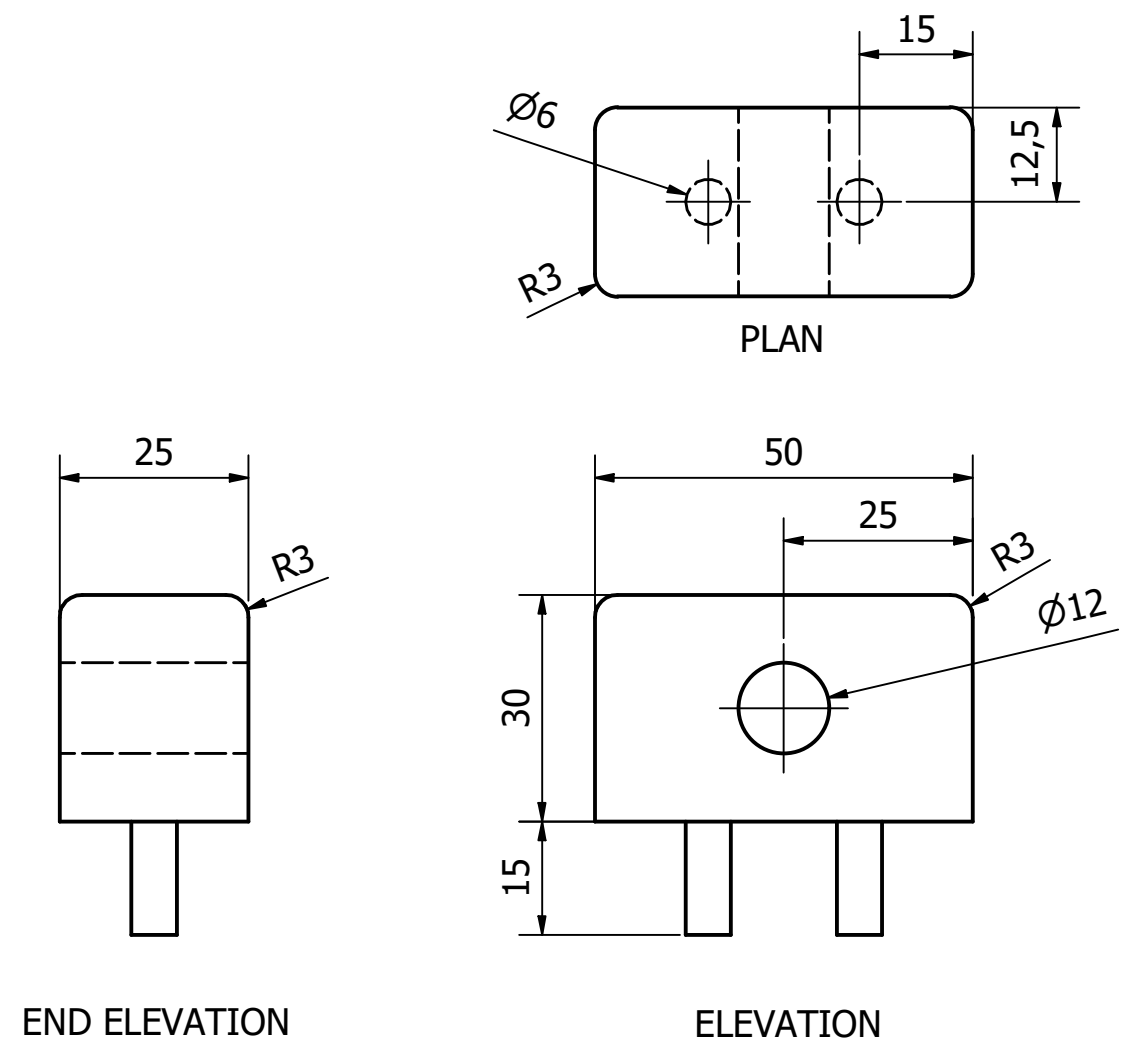

BIG LENS SCALE 1:1

SMALL LENS SCALE 1:1

CAMERA VIEWER SCALE 1:1

DESIGNED BY cgault	CHECKED BY	APPROVED BY	DATE	DATE 26/11/2019	
			Camera Parts		