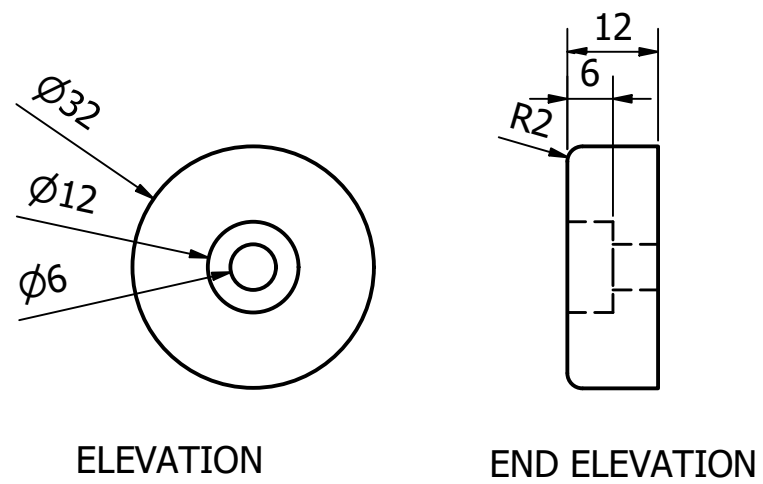

BIG LENS SCALE 1:1

SMALL LENS SCALE 1:1

CAMERA VIEWER SCALE 1:1

DESIGNED BY cgault	CHECKED BY	APPROVED BY	DATE	DATE 26/11/2019	
			Camera Parts		